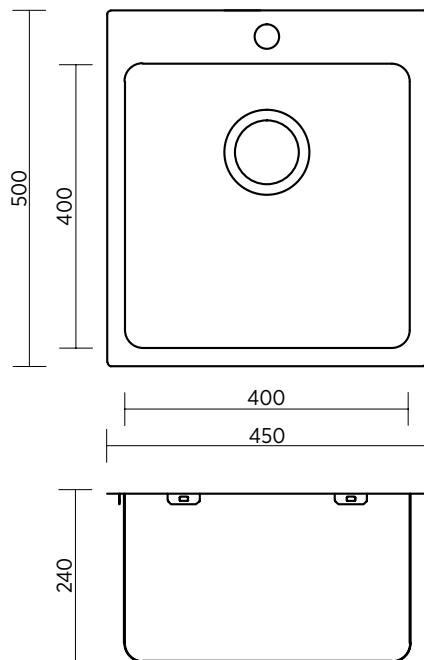

KUBIC DEEP SKS-KL450

35 LITRE

Kubic Deep with flat rim – Sleek utility sink with extra-deep bowls and tap platform. Square lines, architectural aesthetic.

The simplicity, square lines and sleek satin finish of the Kubic series create a soft architectural aesthetic to complement contemporary and classic design influences.

Kubic Deep sinks are perfect for your outdoor kitchen, pantry and designer laundry.

- Square lines and silk finish
- Square corners, flat rim (sits flat on benchtop)
- Large built-in tap platform
- 1.0 mm thick premium 304 grade stainless steel
- Extra-deep bowls – 240 mm
- Easy to clean corners
- Sound deadening
- Designer basket wastes

SUMMARY	Single bowl
ORDER CODE	SKS-KL450-1T 1 taphole SKS-KL450-0T no taphole
WASTE	Includes basket waste
OVERFLOW	Optional overflow kit available
BOWL SIZE	400 x 400 mm, 240 mm deep
CAPACITY	35 litres
ACCESSORIES	A variety of accessories is available.

SEIMA

bathroom | kitchen | laundry

seima.com.au

Please note

- All measurements are in millimetres.
- Always use the actual product to verify cutout.
- Use silicone sealant. DO NOT USE EPOXY TYPE ADHESIVES.
- Specifications may vary without notice as part of our continuous improvement practices.